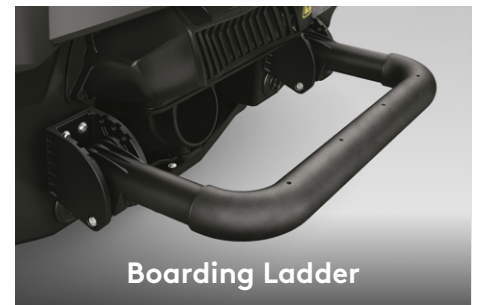

Boarding Ladder

Makes boarding from the water easier and quicker.